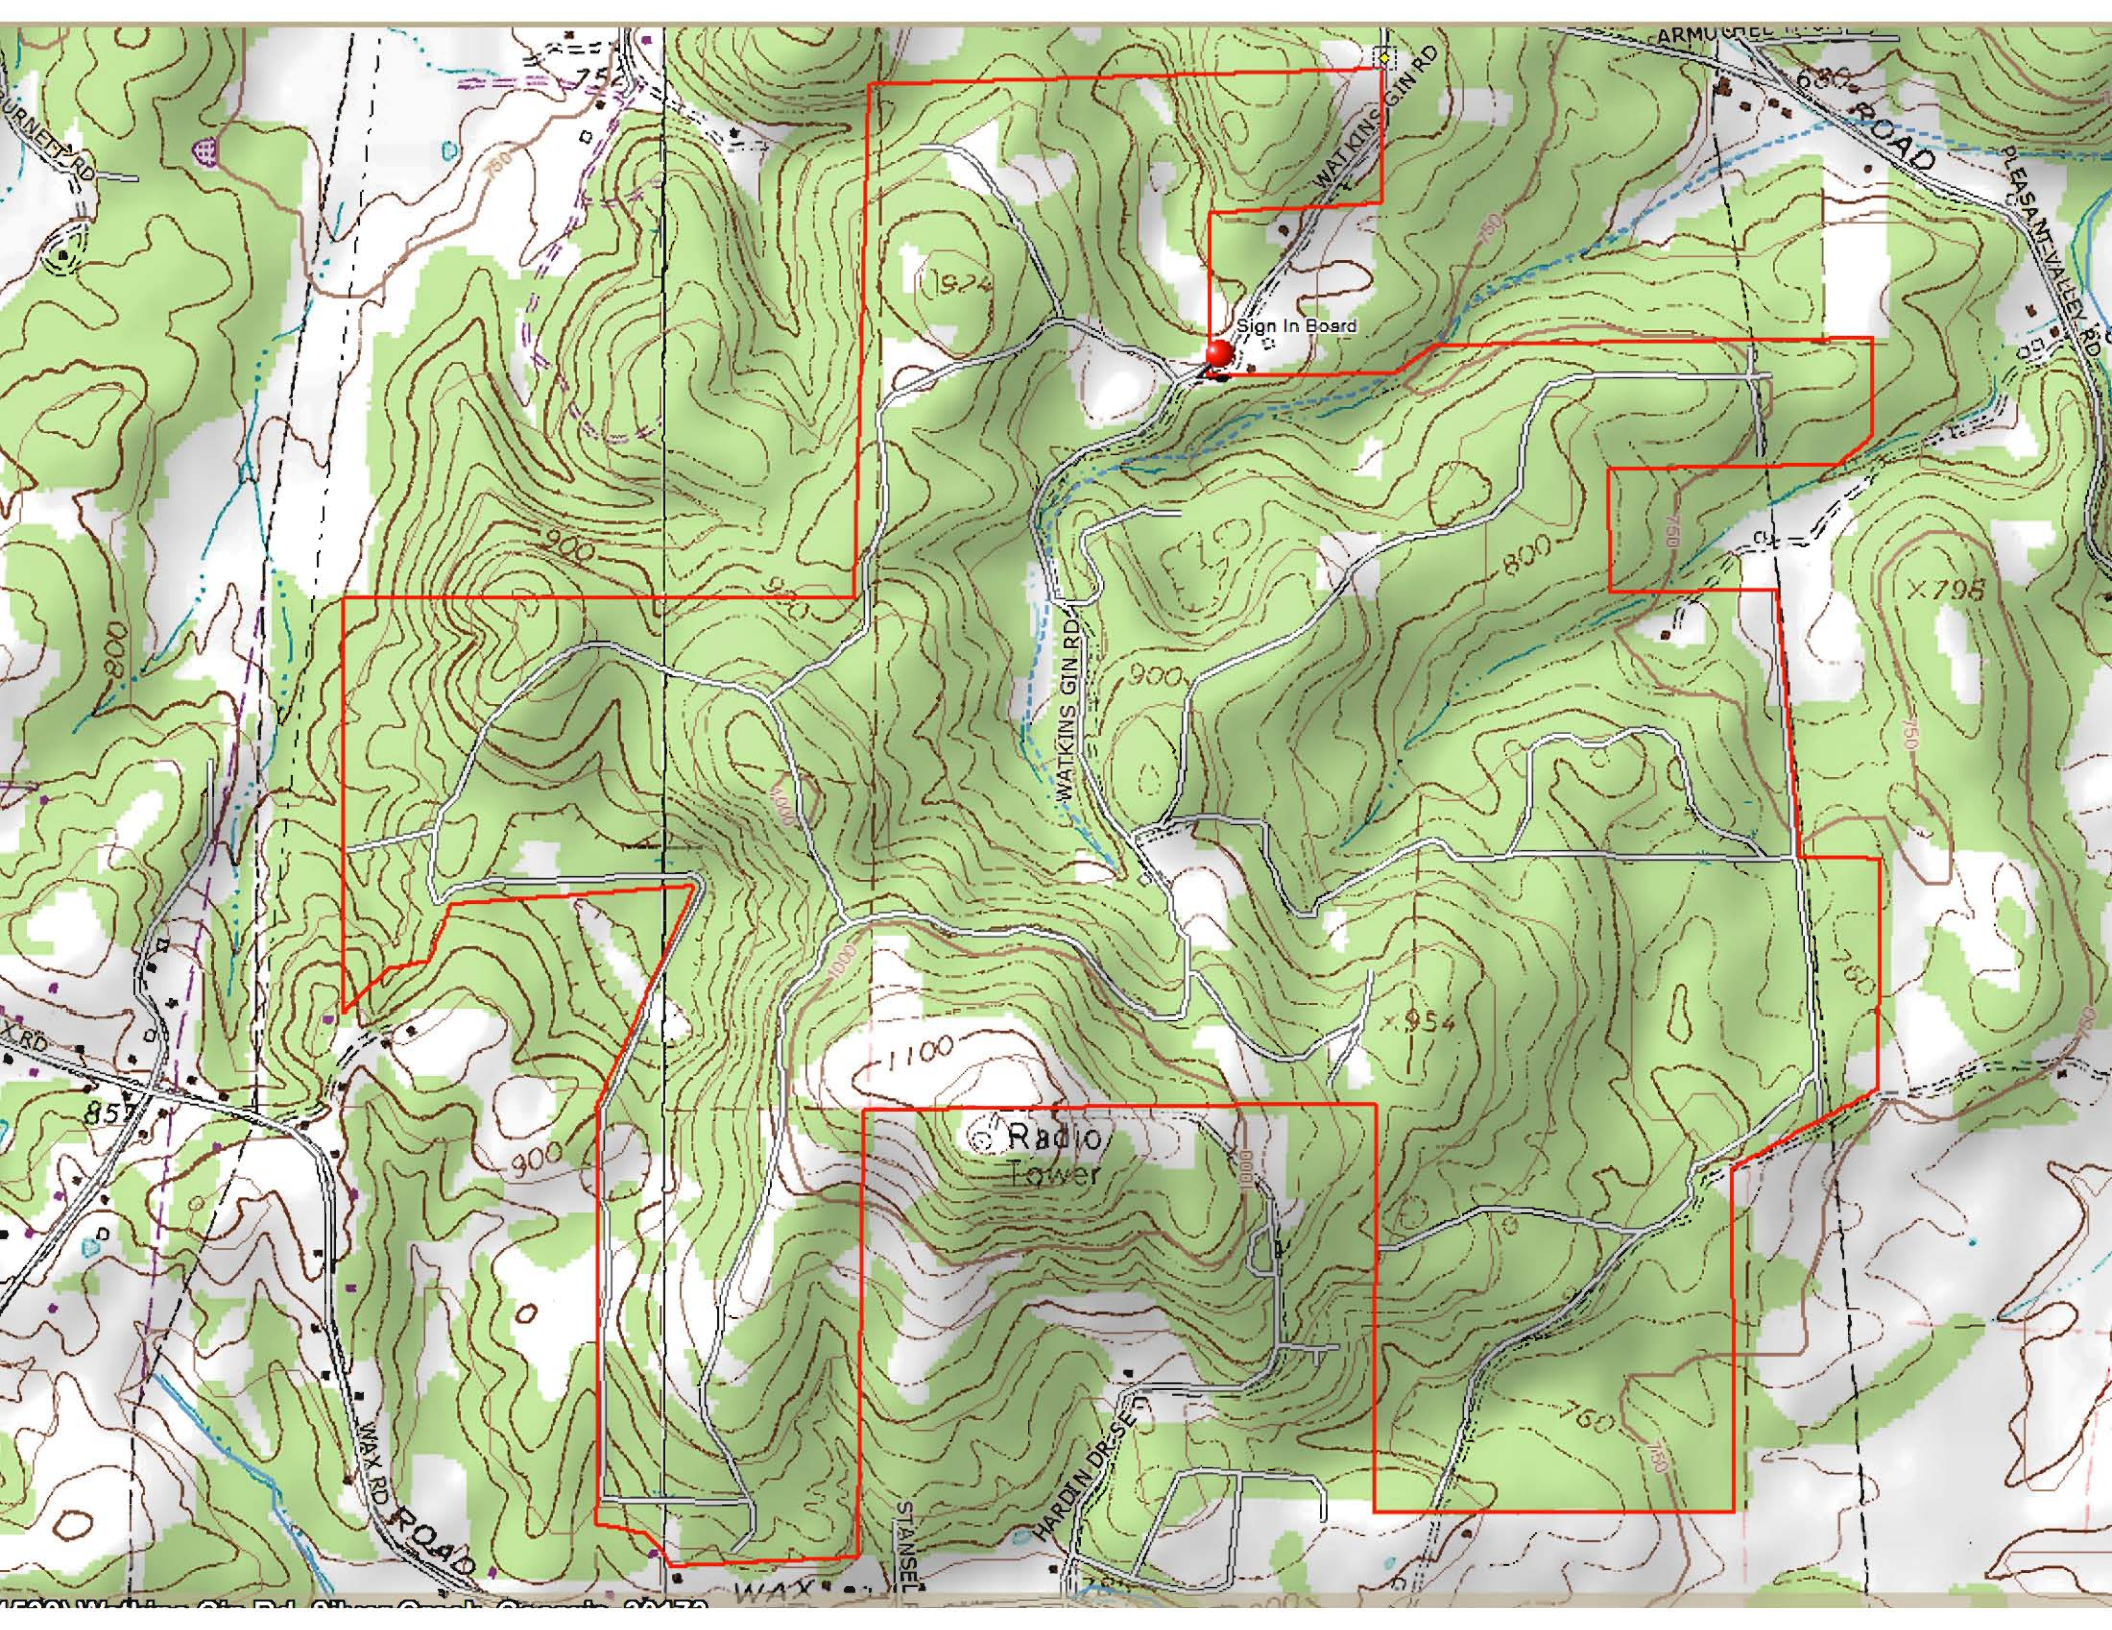

Evergreen Forest, Rome, Georgia, 30161

Sign In Board

Radio Tower

WATKINS GIN RD

WAX RD

STANSEL

GARDEN DR

ROAD

PLEASANT VALLEY RD

1100

924

x795

x954

900

800

760

857

900

1000

750

780

800

750

750

760

780

1000 W. ... Rd ...

WAX ...

ARMU ...