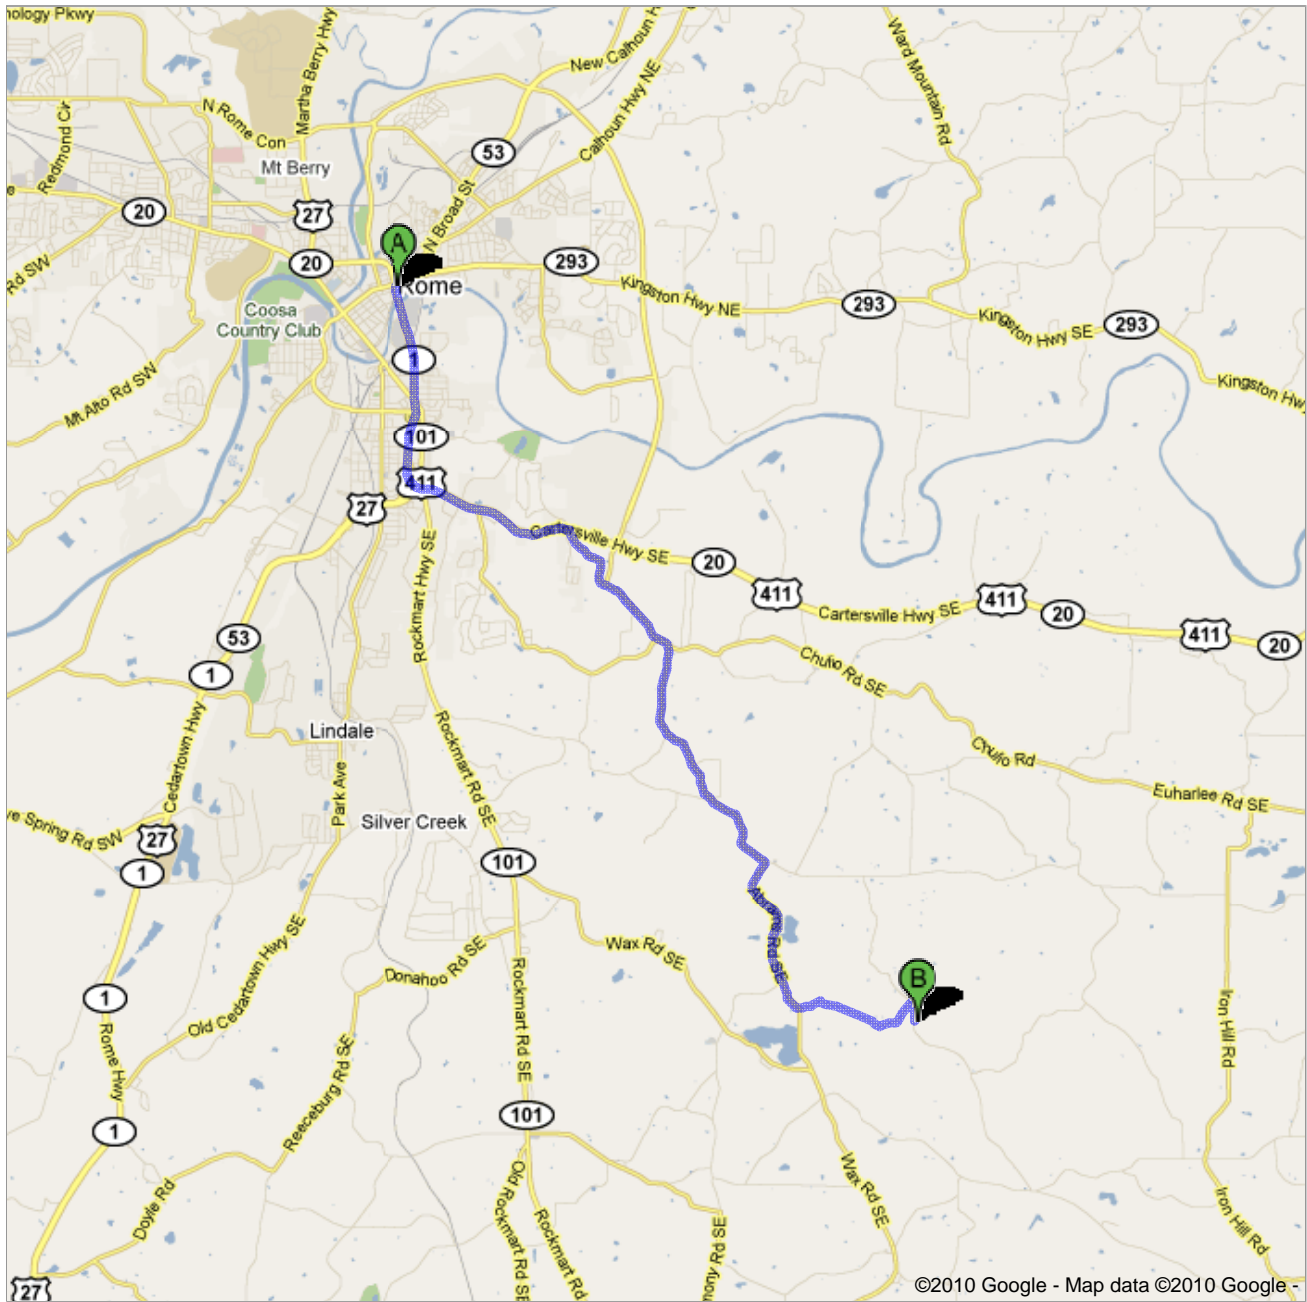

Directions to Bailey Rd
11.9 mi – about 20 mins

Save trees. Go green!

Download Google Maps on your phone at google.com/gmm

Rome, GA

- | | | |
|---|--|----------------------------|
| 1. | Head south on Turner McCall Blvd toward E 1st St
About 2 mins | go 1.4 mi
total 1.4 mi |
| 2. | Continue onto E 2nd Ave | go 0.7 mi
total 2.0 mi |
|  | 3. Merge onto GA-20 E/US-411 N via the ramp on the left to Cartersville/Atlanta
About 3 mins | go 1.9 mi
total 4.0 mi |
|  | 4. Turn right at Callier Springs Rd SE
About 2 mins | go 0.8 mi
total 4.8 mi |
| 5. | Continue straight onto Mathis Rd SE
About 5 mins | go 2.8 mi
total 7.6 mi |
| 6. | Continue onto Pleasant Valley Rd
About 1 min | go 0.9 mi
total 8.5 mi |
|  | 7. Slight right at Abrams Rd SE
About 6 mins | go 3.2 mi
total 11.7 mi |
|  | 8. Turn right at Bailey Rd
Destination will be on the right | go 0.2 mi
total 11.9 mi |

Bailey Rd

These directions are for planning purposes only. You may find that construction projects, traffic, weather, or other events may cause conditions to differ from the map results, and you should plan your route accordingly. You must obey all signs or notices regarding your route.

Map data ©2010 Google

Directions weren't right? Please find your route on maps.google.com and click "Report a problem" at the bottom left.